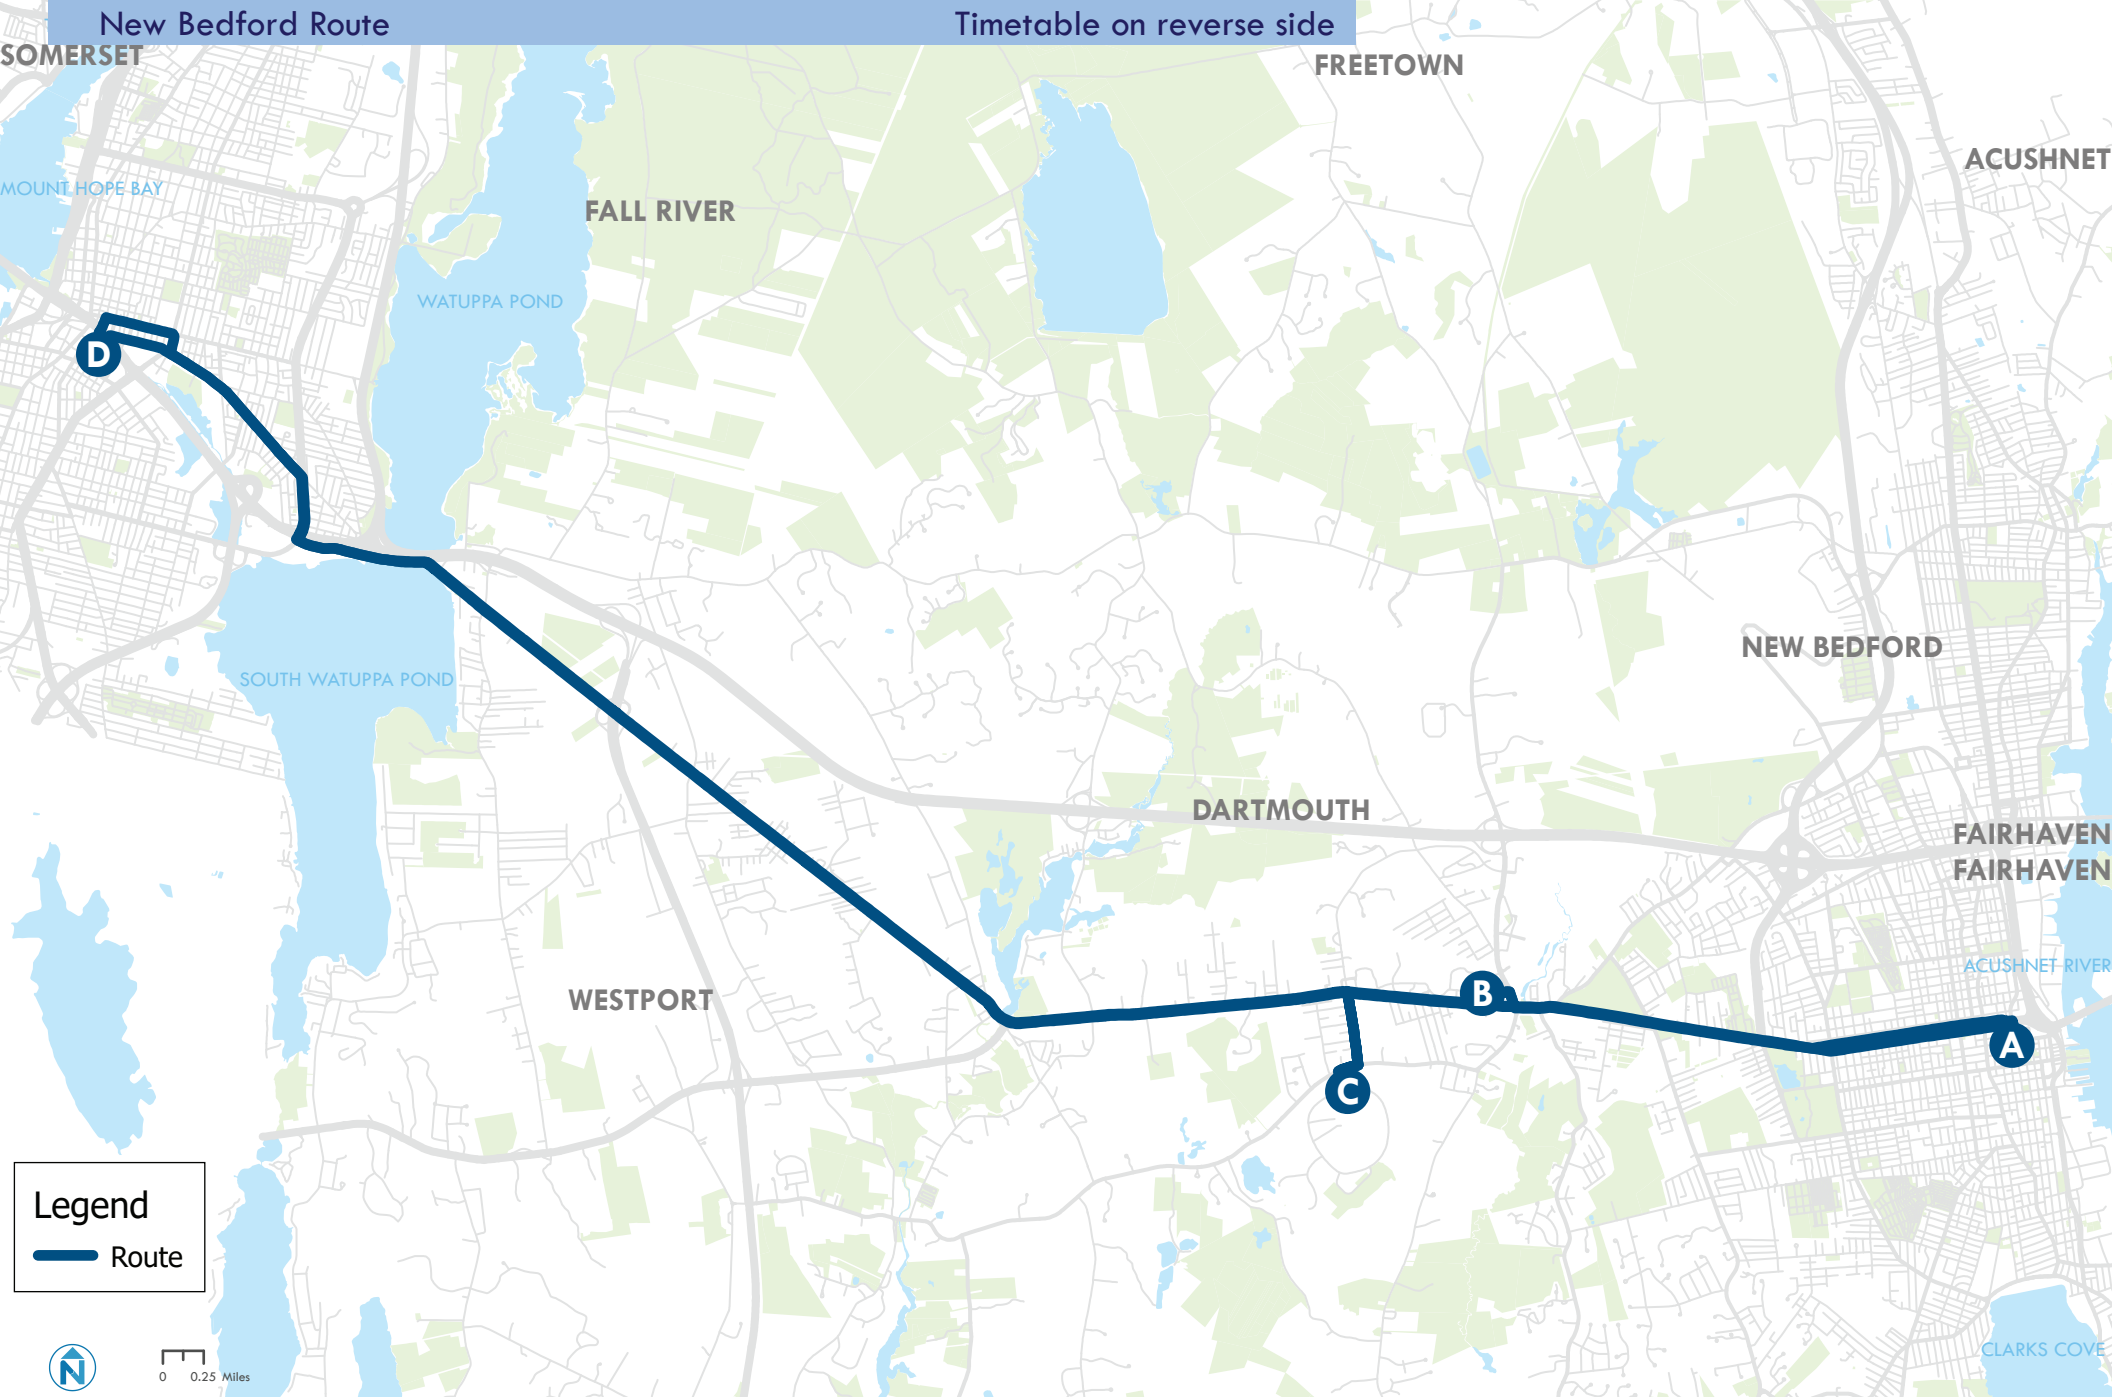

# Fall River-New Bedford Intercity

New Bedford Route

Map on reverse side

### Weekend Fall River to New Bedford

D	C	B	A
Fall River Terminal	UMass Dartmouth	Dartmouth Mall	New Bedford Terminal
8:45 AM	Express Service		9:10 AM
9:05 AM	9:34 AM	9:41 AM	9:56 AM
9:45 AM	Express Service		10:10 AM
10:05 AM	10:34 AM	10:41 AM	10:56 AM
10:45 AM	Express Service		11:10 AM
11:05 AM	11:34 AM	11:41 AM	11:56 AM
11:45 AM	Express Service		12:10 PM
12:05 PM	12:34 PM	12:41 PM	12:56 PM
12:45 PM	Express Service		1:10 PM
1:05 PM	1:34 PM	1:41 PM	1:56 PM
1:45 PM	Express Service		2:10 PM
2:05 PM	2:34 PM	2:41 PM	2:56 PM
2:45 PM	Express Service		3:10 PM
3:05 PM	3:34 PM	3:41 PM	3:56 PM
3:45 PM	Express Service		4:10 PM
4:05 PM	4:34 PM	4:41 PM	4:56 PM
4:45 PM	Express Service		5:10 PM
5:05 PM	5:34 PM	5:41 PM	5:56 PM
5:45 PM	Express Service		6:10 PM
6:05 PM	6:34 PM	6:41 PM	6:56 PM
6:45 PM	Express Service		7:10 PM
7:05 PM	7:34 PM	7:41 PM	7:56 PM
7:45 PM	Express Service		8:10 PM

# Route 9

# Fall River-New Bedford Intercity

New Bedford Route

Timetable on reverse side

Legend  
Route

0 0.25 Miles

Effective 12/15/2024