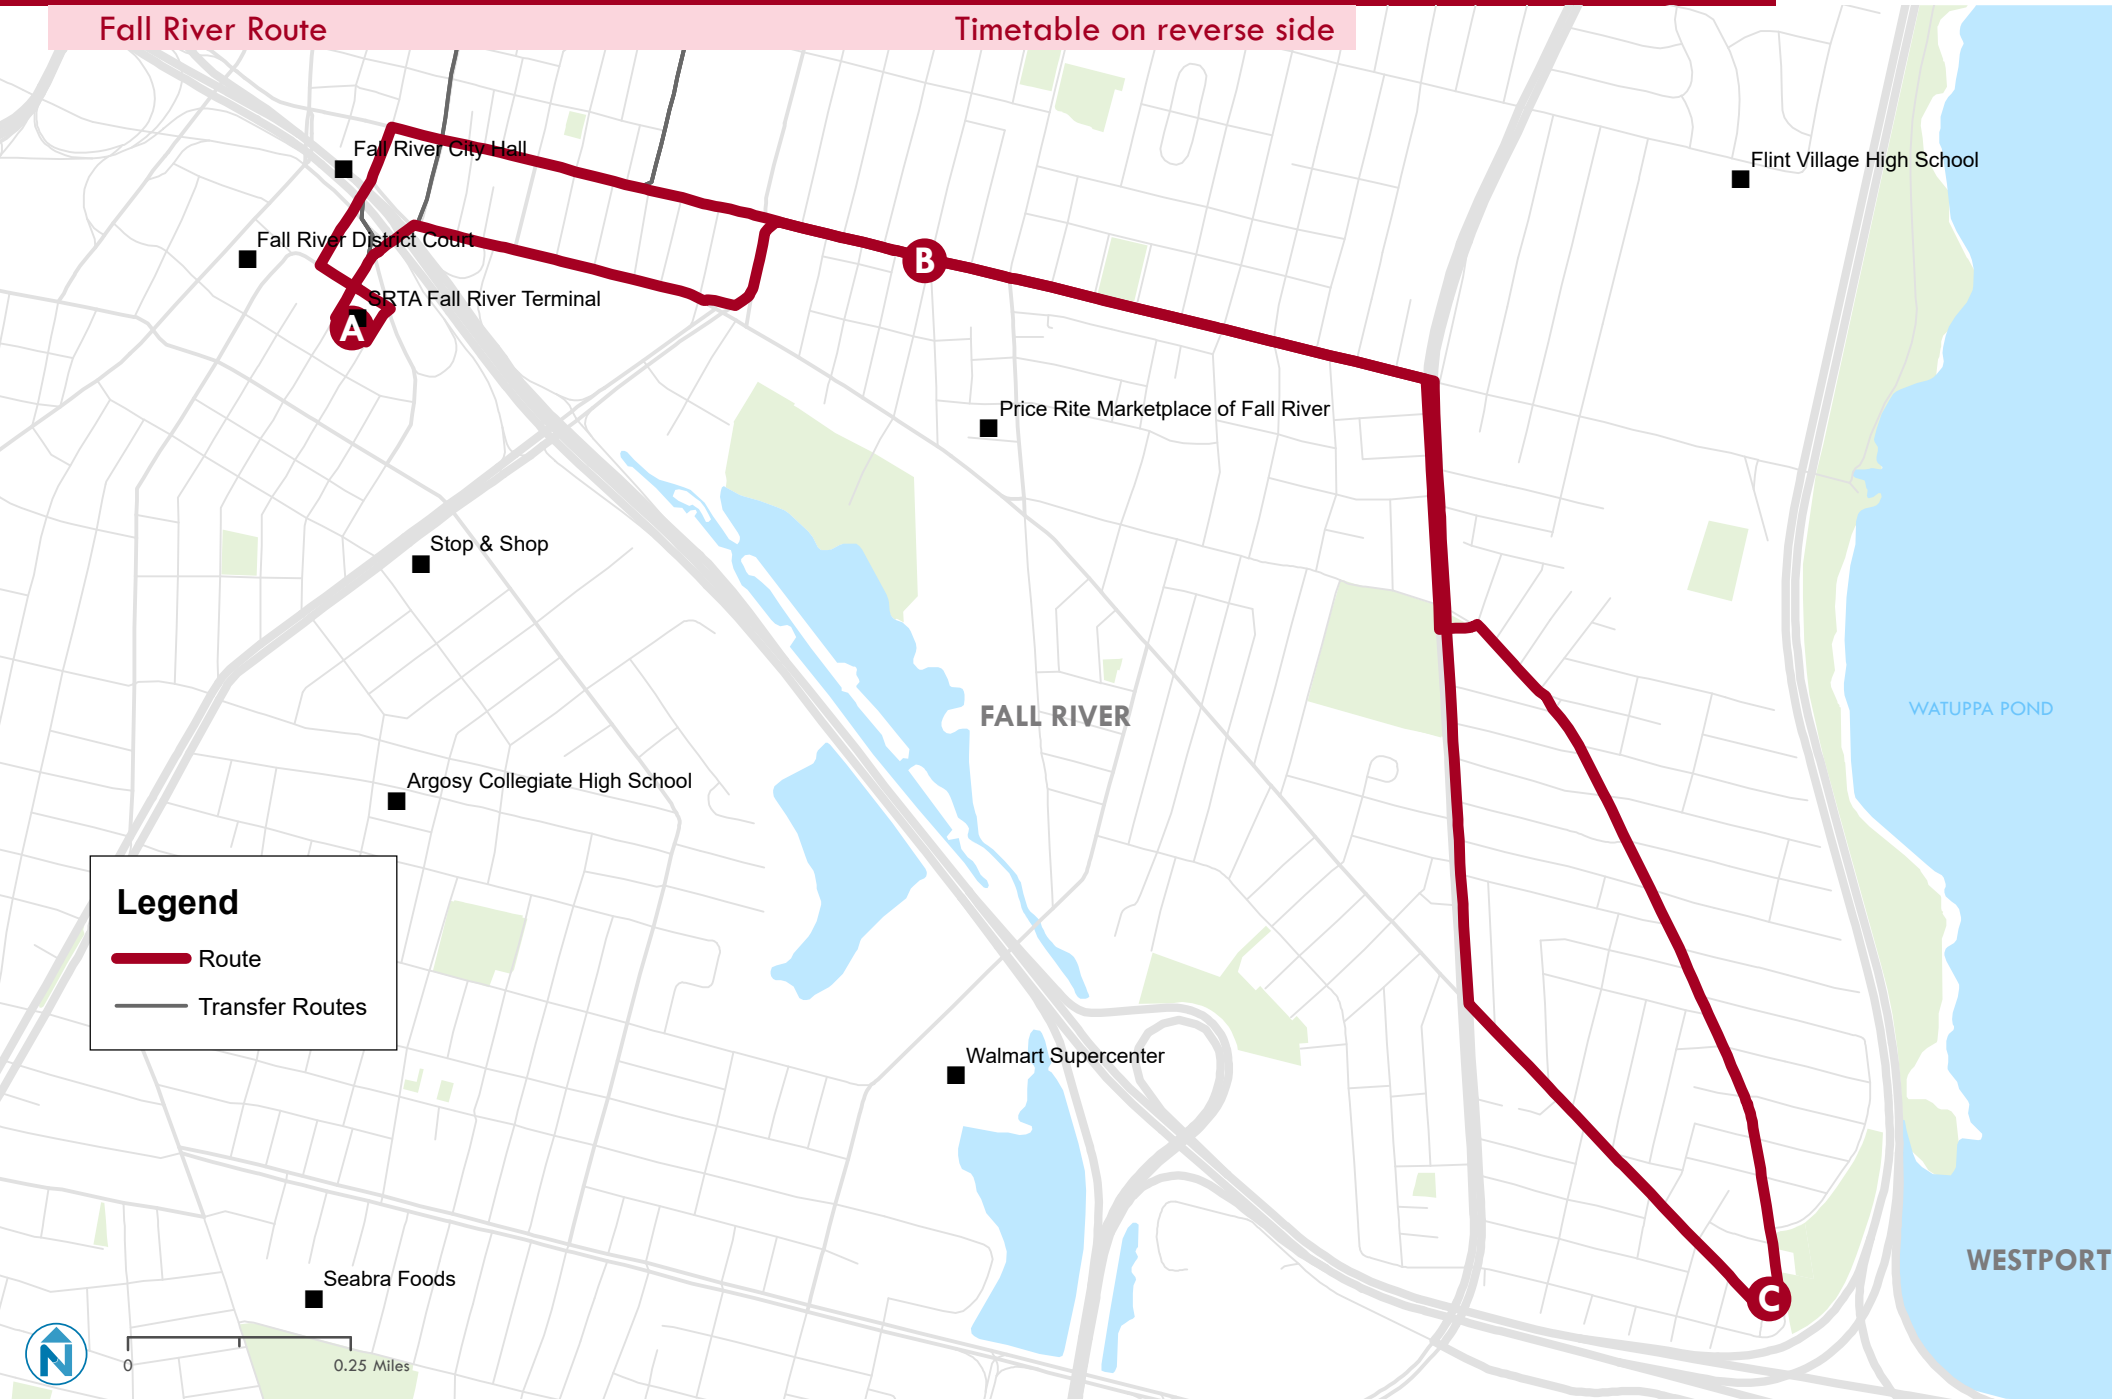

Route 109 Bedford St

Fall River Route

Map on reverse side

Fares

	Cash	CharlieCard**
Regular	\$1.50	\$1.25
Reduced*	\$0.75	\$0.60

- Children age five and younger ride for free. Up to two free children are allowed with each adult.
- Free transfers are valid for 90 minutes from time of boarding first bus to time of boarding second bus.
- * To find out if you qualify for a reduced fare, and for more information on fares, go to www.srtabus.com.
- ** One two-hour transfer from any bus to any bus, in any direction.

Weekend Outbound

A	B	C
SRTA Terminal	Bedford St & 17th St	County St & Pleasant St
6:50 AM	6:54 AM	7:01 AM
7:50 AM	7:54 AM	8:01 AM
8:50 AM	8:54 AM	9:01 AM
9:50 AM	9:54 AM	10:01 AM
10:50 AM	10:54 AM	11:01 AM
11:50 AM	11:54 AM	12:01 PM
12:50 PM	12:54 PM	1:01 PM
1:50 PM	1:54 PM	2:01 PM
2:50 PM	2:54 PM	3:01 PM
3:50 PM	3:54 PM	4:01 PM
4:50 PM	4:54 PM	5:01 PM
5:50 PM	5:54 PM	6:01 PM

Weekend Inbound

C	B	A
County St & Pleasant St	Bedford St & 17th St	SRTA Terminal
7:05 AM	7:12 AM	7:17 AM
8:05 AM	8:12 AM	8:17 AM
9:05 AM	9:12 AM	9:17 AM
10:05 AM	10:12 AM	10:17 AM
11:05 AM	11:12 AM	11:17 AM
12:05 PM	12:12 PM	12:17 PM
1:05 PM	1:12 PM	1:17 PM
2:05 PM	2:12 PM	2:17 PM
3:05 PM	3:12 PM	3:17 PM
4:05 PM	4:12 PM	4:17 PM
5:05 PM	5:12 PM	5:17 PM

Visit our website!

Scan this QR code with your mobile device's camera

[§] School days only

Route 109 Bedford St

Fall River Route

Timetable on reverse side

Legend

- Route
- Transfer Routes