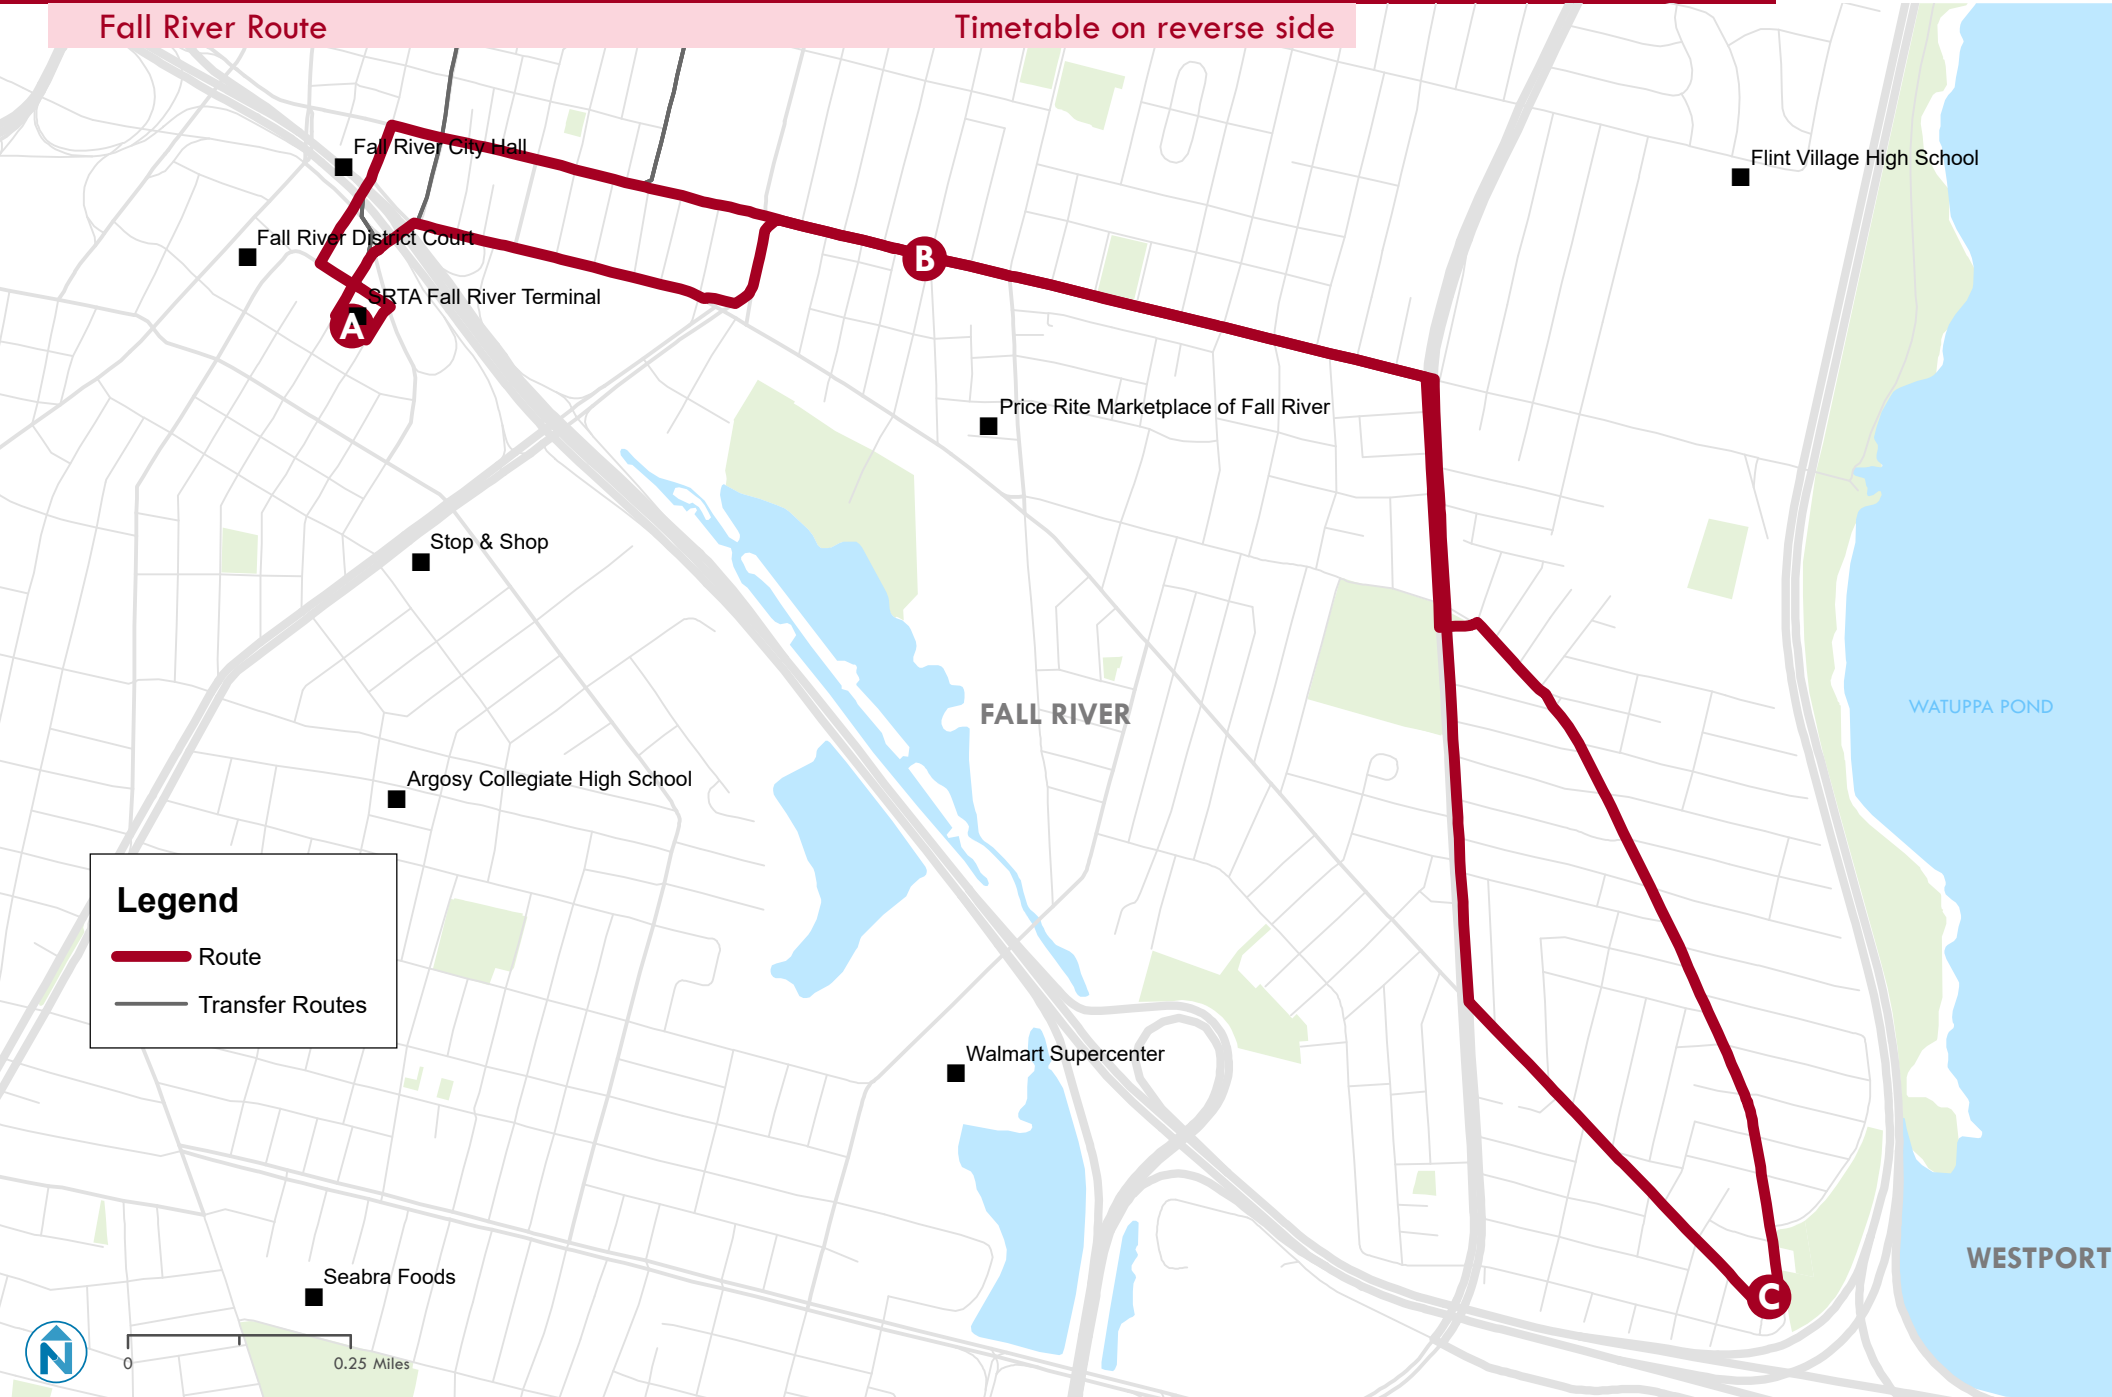

Route 109 Bedford St

Fall River Route

Map on reverse side

Weekday Outbound

A	B	C
SRTA Terminal	Bedford St & 17th St	County St & Pleasant St
6:20 AM	6:24 AM	6:32 AM
6:50 AM	6:54 AM	7:02 AM
7:20 AM	7:24 AM	7:32 AM
7:50 AM	7:54 AM	8:02 AM
8:20 AM	8:24 AM	8:32 AM
8:50 AM	8:54 AM	9:02 AM
9:20 AM	9:24 AM	9:31 AM
9:50 AM	9:54 AM	10:01 AM
10:20 AM	10:24 AM	10:31 AM
10:50 AM	10:54 AM	11:01 AM
11:20 AM	11:24 AM	11:31 AM
11:50 AM	11:54 AM	12:01 PM
12:20 PM	12:24 PM	12:31 PM
12:50 PM	12:54 PM	1:01 PM
1:20 PM	1:24 PM	1:31 PM
1:50 PM	1:54 PM	2:01 PM
2:20 PM	2:24 PM	2:31 PM
2:50 PM	2:54 PM	3:01 PM
3:20 PM	3:24 PM	3:32 PM
3:25 PM [§]	3:29 PM [§]	3:37 PM [§]
3:50 PM	3:54 PM	4:02 PM
4:20 PM	4:24 PM	4:32 PM
4:50 PM	4:54 PM	5:02 PM

Fall River Route

Timetable on reverse side

Legend

- Route
- Transfer Routes