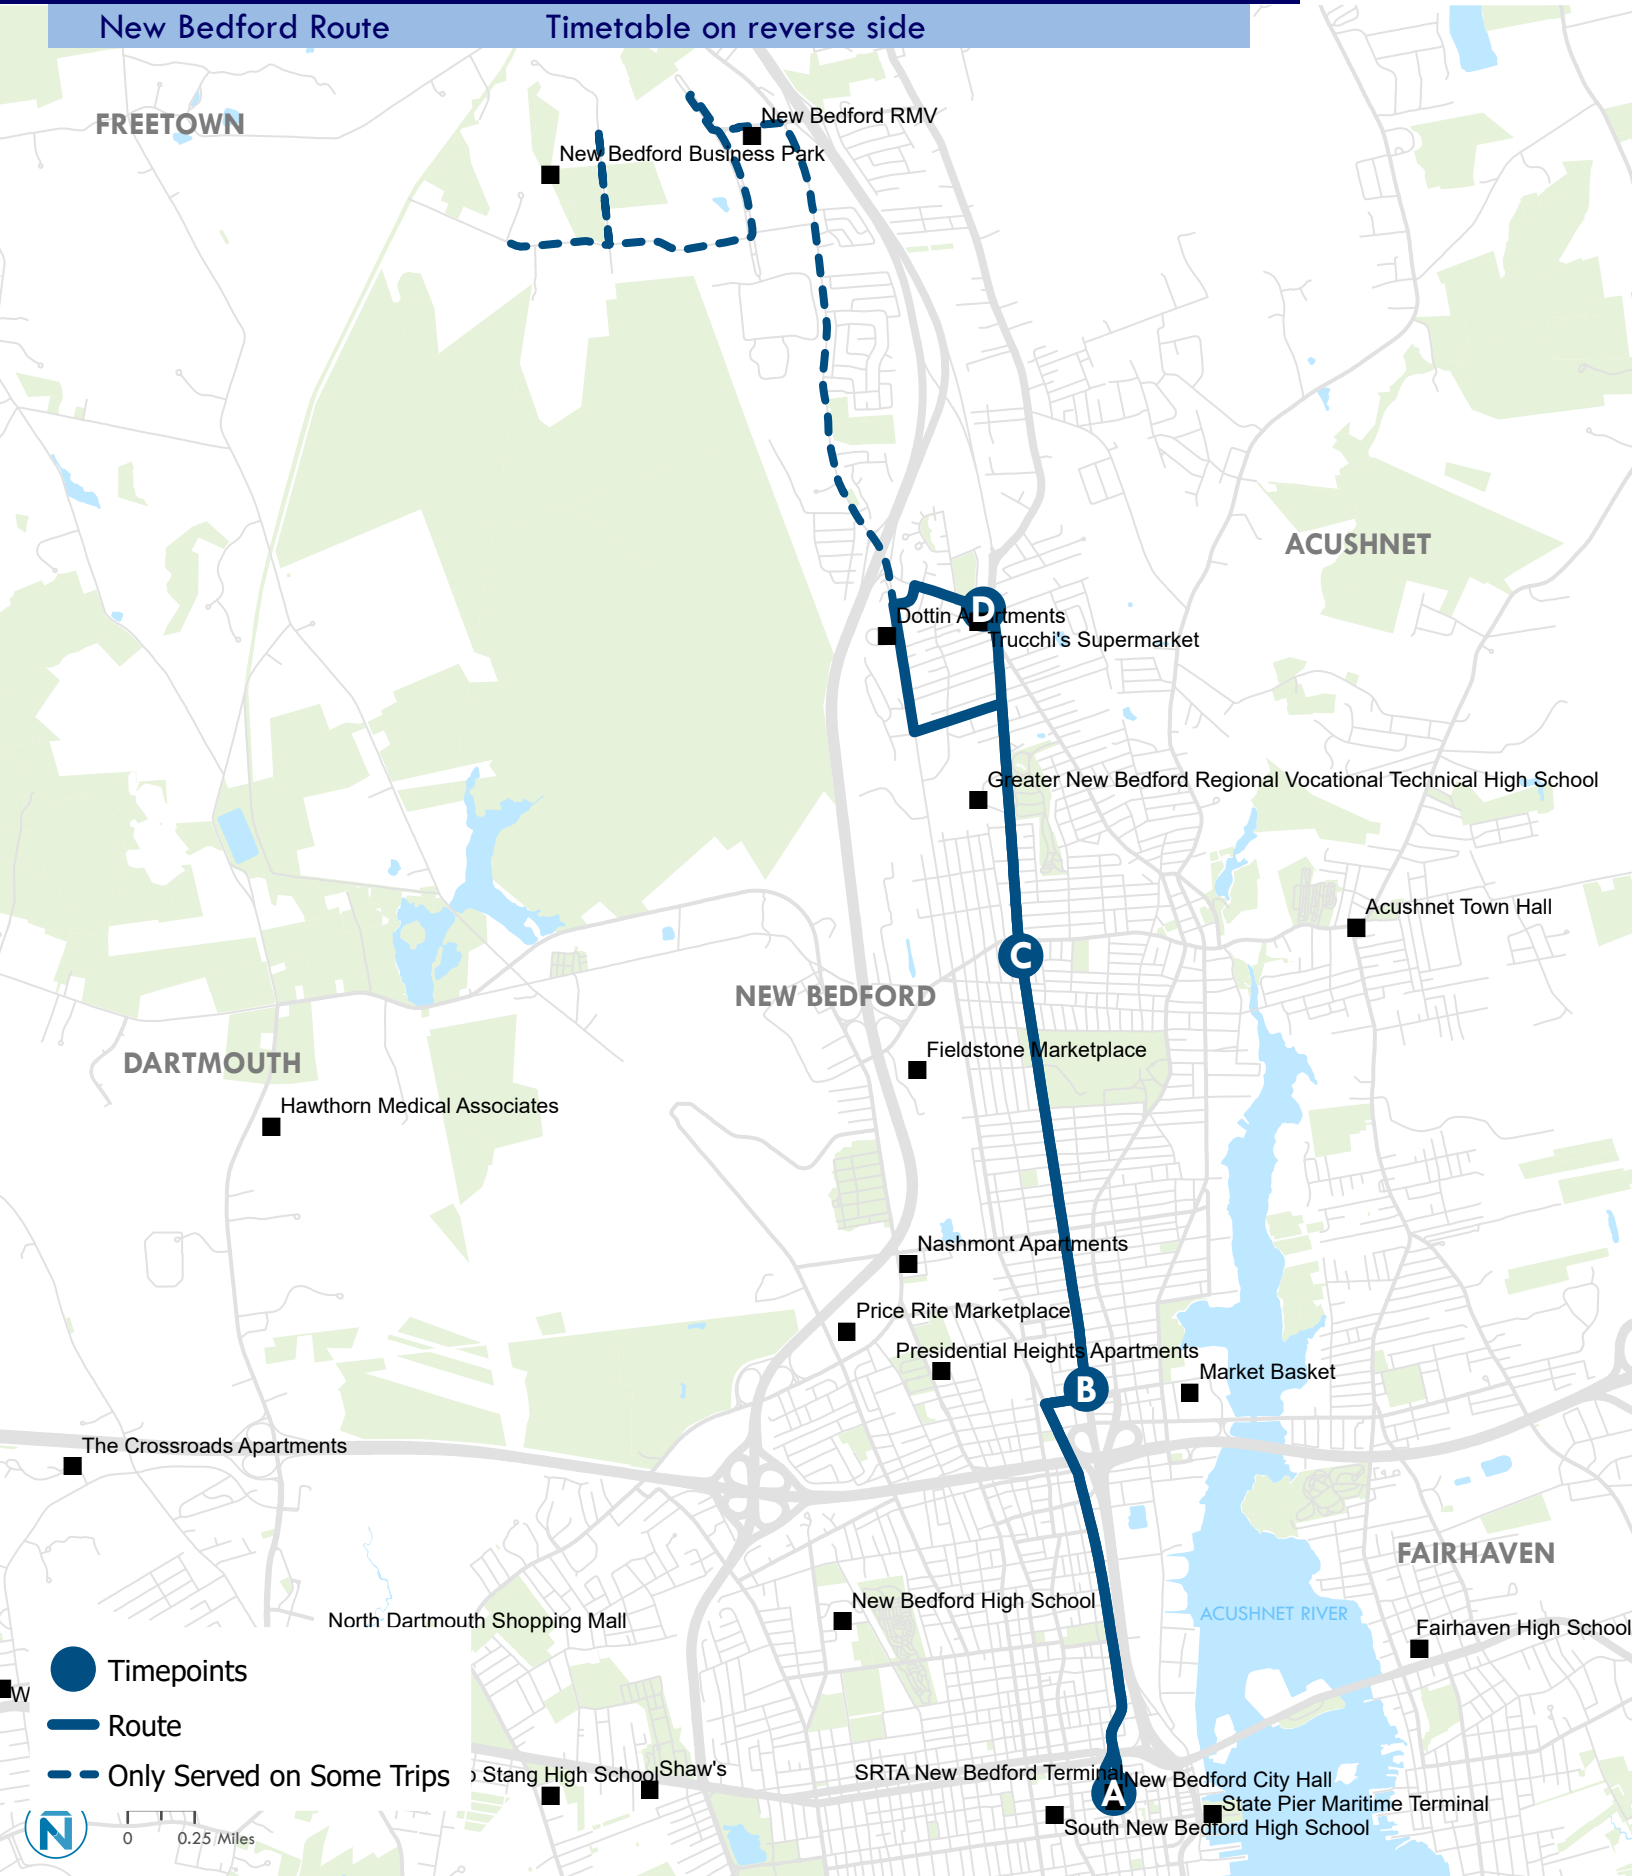

Weekend Inbound

D	C	B	A
Trucchi's	Ashley Blvd & Tarklin Hill Rd	Ashley Blvd & Holly St	SRTA Terminal
8:10 AM	8:14 AM	8:21 AM	8:29 AM
8:40 AM	8:44 AM	8:51 AM	8:59 AM
9:10 AM	9:14 AM	9:21 AM	9:29 AM
9:40 AM	9:44 AM	9:51 AM	9:59 AM
10:10 AM	10:14 AM	10:21 AM	10:29 AM
10:40 AM	10:44 AM	10:51 AM	10:59 AM
11:10 AM	11:14 AM	11:21 AM	11:29 AM
11:40 AM	11:44 AM	11:51 AM	11:59 AM
12:10 PM	12:14 PM	12:21 PM	12:29 PM
12:40 PM	12:44 PM	12:51 PM	12:59 PM
1:10 PM	1:14 PM	1:21 PM	1:29 PM
1:40 PM	1:44 PM	1:51 PM	1:59 PM
2:10 PM	2:14 PM	2:21 PM	2:29 PM
2:40 PM	2:44 PM	2:51 PM	2:59 PM
3:10 PM	3:14 PM	3:21 PM	3:29 PM
3:40 PM	3:44 PM	3:51 PM	3:59 PM
4:10 PM	4:14 PM	4:21 PM	4:29 PM
4:40 PM	4:44 PM	4:51 PM	4:59 PM
5:10 PM	5:14 PM	5:21 PM	5:29 PM
5:40 PM	5:44 PM	5:51 PM	5:59 PM

Visit our website!

Scan this QR code with your mobile device's camera

¹ Service starts at Acushnet Co. Ball Plant #2 on Samuel Barnett Blvd at 4:05 PM

^{NB} Trip serves New Bedford Business Park

Route 204 Ashley Blvd

New Bedford Route

Timetable on reverse side

- Timepoints
- Route
- - - Only Served on Some Trips