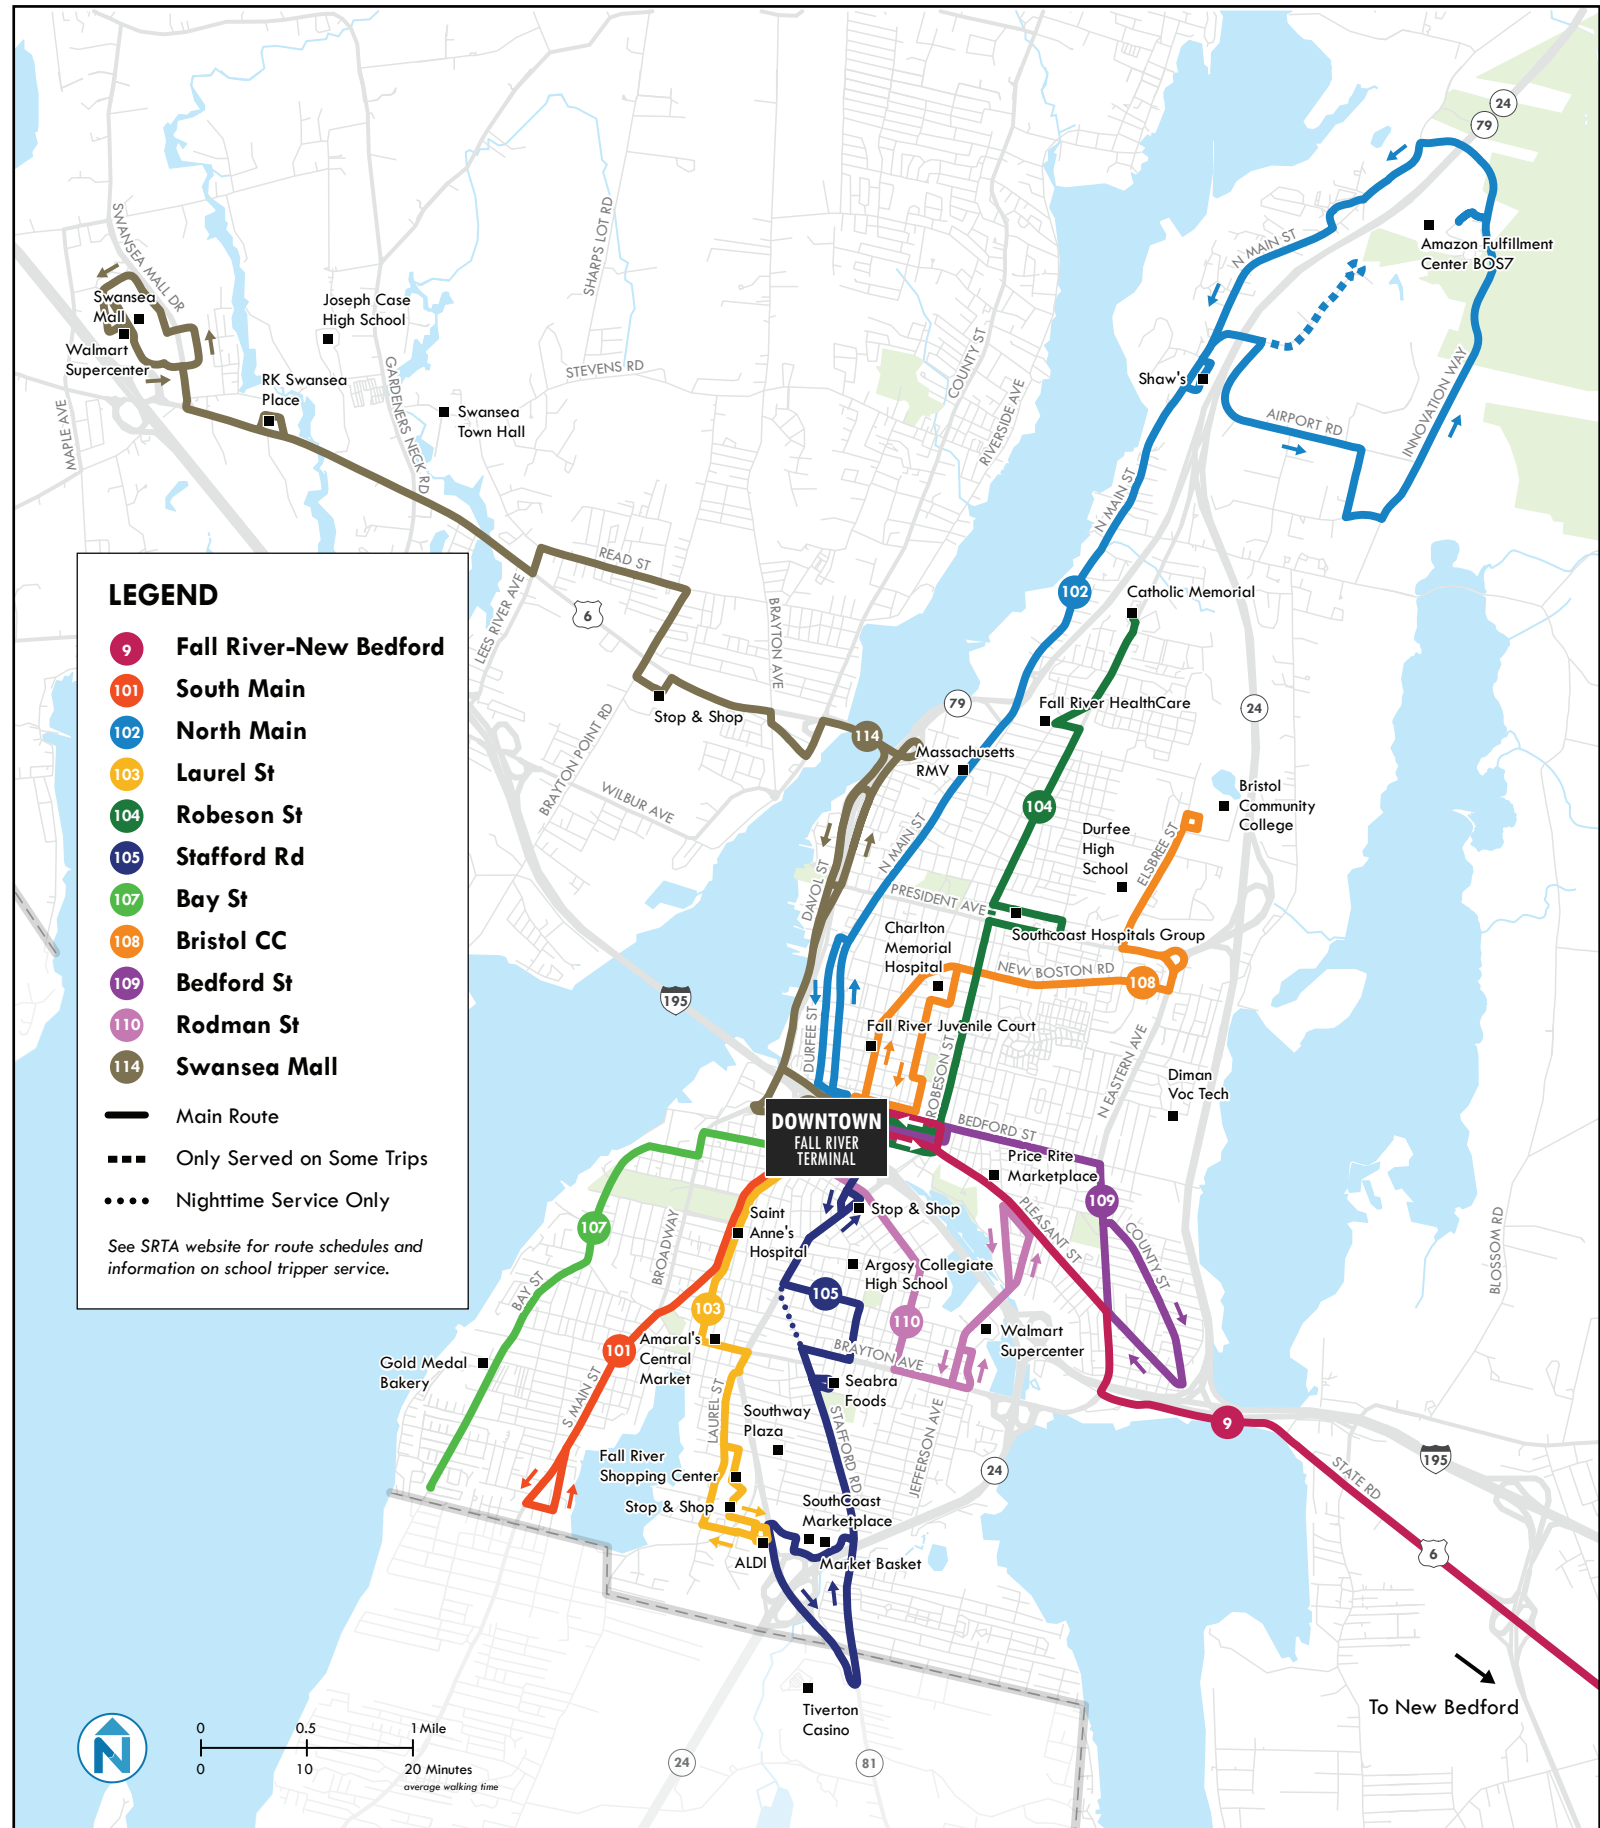

Information

All buses are wheelchair accessible

Rules of Riding

- No smoking on buses.
- No eating or drinking on buses.
- SRTA reserves the right to refuse transportation to anyone under the influence of drugs or alcohol, who is incapable of taking care of themselves, or who is behaving in a way that will make them objectionable to passengers.
- Please keep your conversations quiet to not bother passengers or the driver.

Contact SRTA

SRTA
700 Pleasant St, Suite 530
New Bedford, MA 02740
508-999-5211
www.srtabus.com

^E Express Service - No stops between terminals
^S School days only
^C Serves Commerce Drive
^{AZ} Trip starts at Amazon at 5:55 AM
^{DH} Trip starts at 3:10 PM at the Durfee High School Gynasium
^N No service on Brayton Ave, Lapham St, and Warren St
^{AC} Serves Atlantis Charter School on school days. No stop at South Coast Marketplace

Weekend Weekend

New Bedford to Fall River	Fall River to New Bedford
8:00 AM	8:45 AM^E
8:15 AM^E	9:05 AM
9:00 AM	9:45 AM^E
9:15 AM^E	10:05 AM
10:00 AM	10:45 AM^E
10:15 AM^E	11:05 AM
11:00 AM	11:45 AM^E
11:15 AM^E	12:05 PM
12:00 PM	12:45 PM^E
12:15 PM^E	1:05 PM
1:00 PM	1:45 PM^E
1:15 PM^E	2:05 PM
2:00 PM	2:45 PM^E
2:15 PM^E	3:05 PM
3:00 PM	3:45 PM^E
3:15 PM^E	4:05 PM
4:00 PM	4:45 PM^E
4:15 PM^E	5:05 PM
5:00 PM	5:45 PM^E
5:15 PM^E	6:05 PM
6:00 PM	6:45 PM^E
6:15 PM^E	7:05 PM
7:15 PM^E	7:45 PM^E