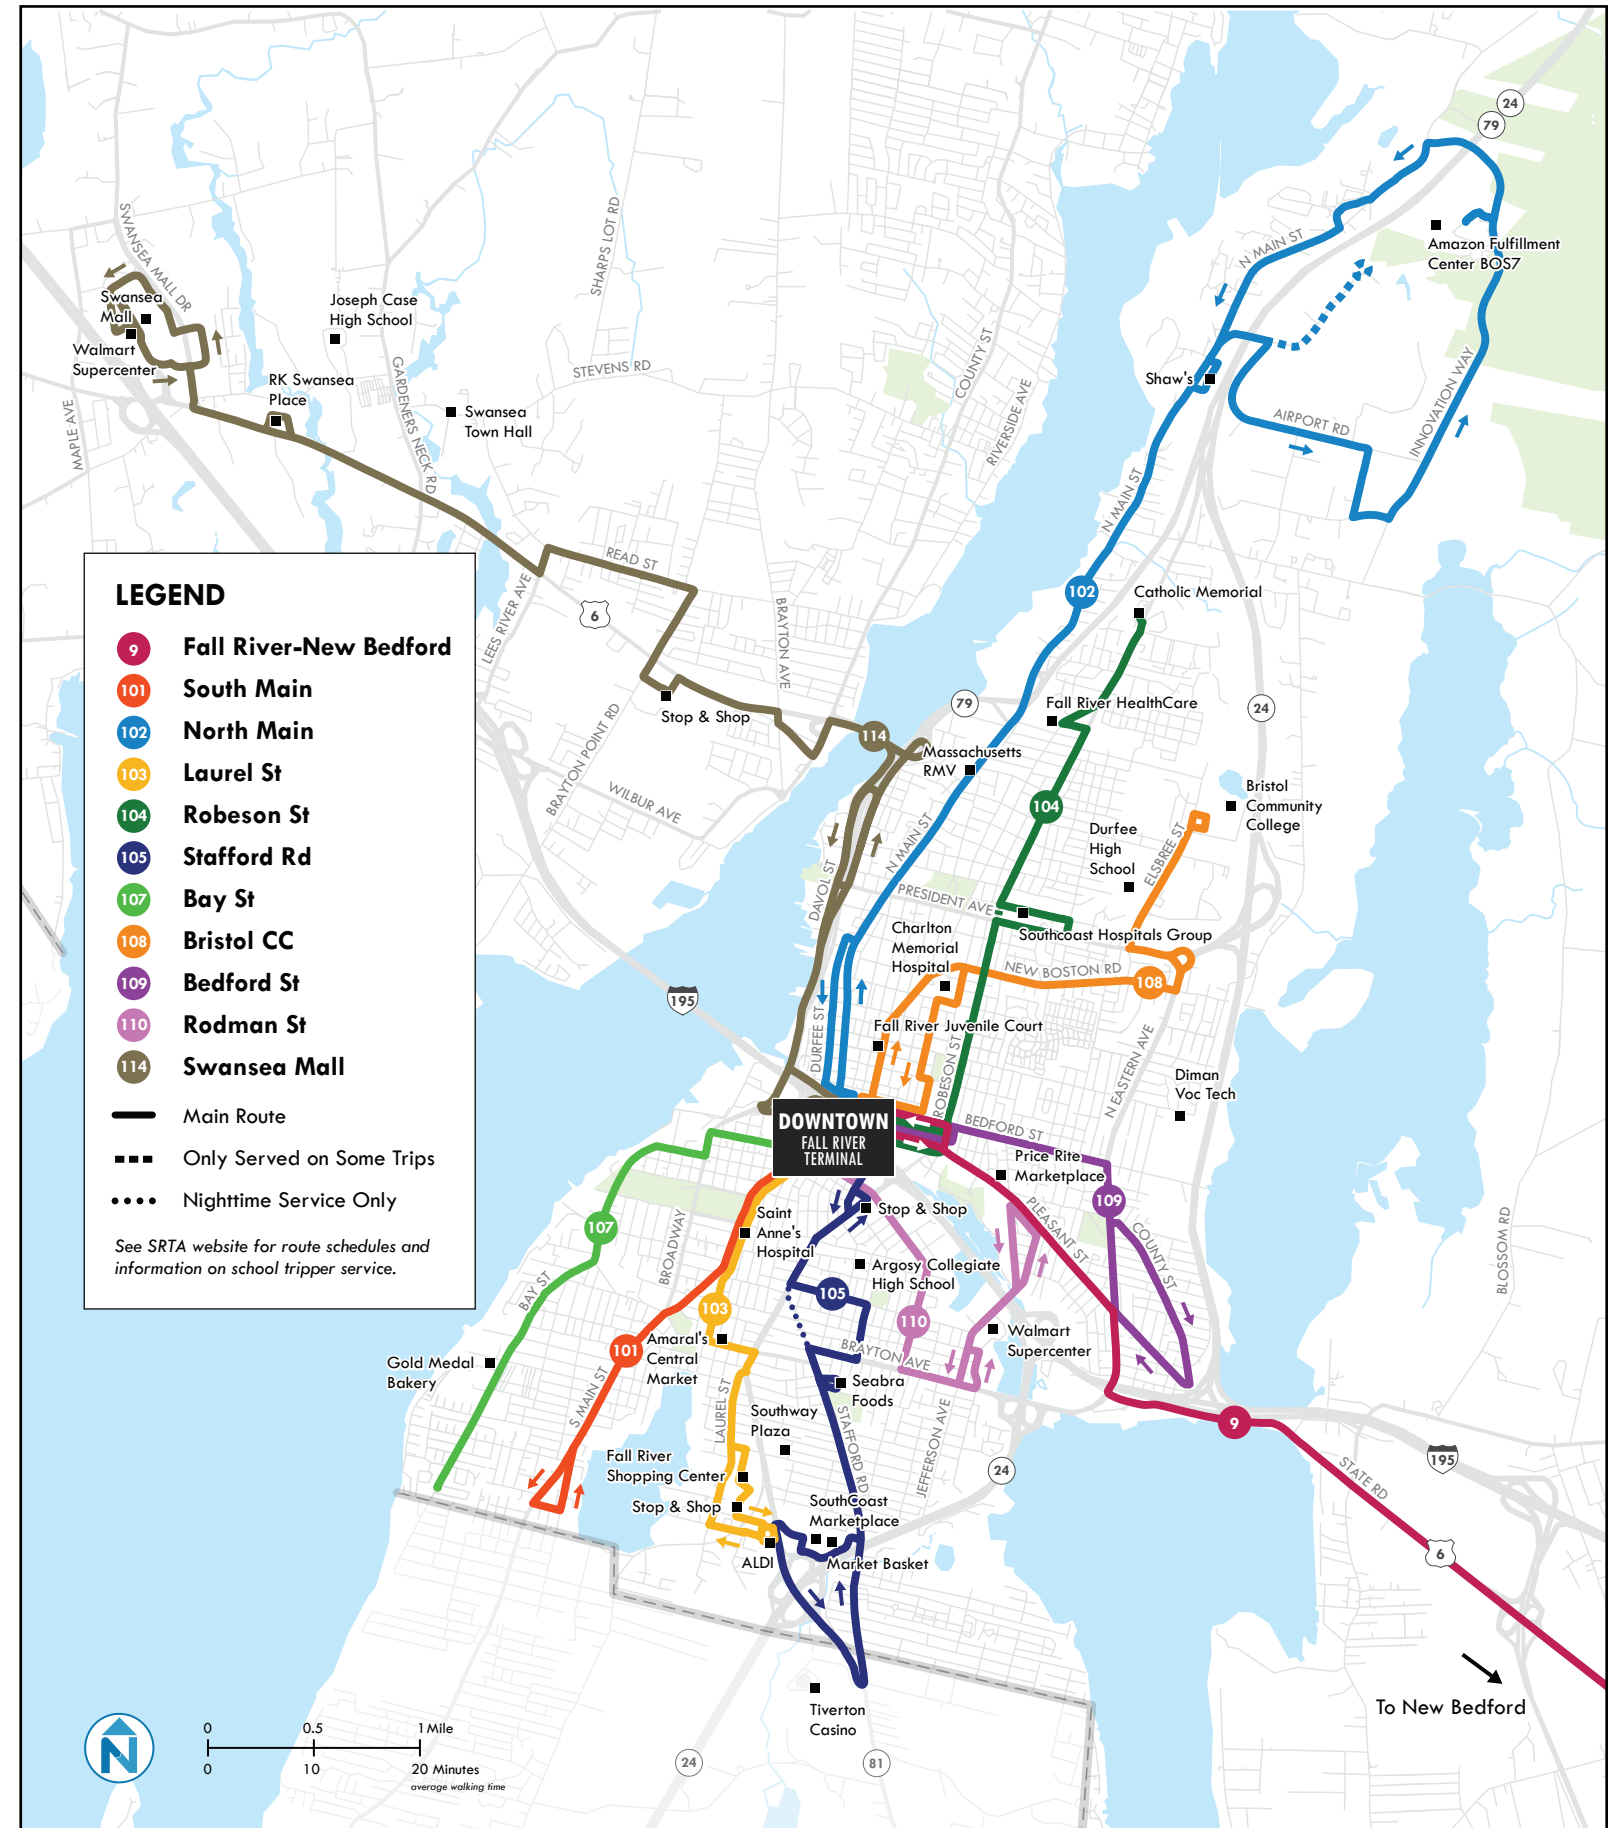

# Fall River Route Departure Times and Map

More schedules on other side

### Intercity Weekday Weekday

New Bedford to Fall River	Fall River to New Bedford
SRTA New Bedford Terminal	SRTA Fall River Terminal
6:00 AM	7:05 AM
7:00 AM	8:05 AM
8:00 AM	9:05 AM
9:00 AM	10:05 AM
9:30 AM	10:35 AM
10:00 AM	11:05 AM
10:30 AM	11:35 AM
11:00 AM	12:05 PM
11:30 AM	12:35 PM
12:00 PM	1:05 PM
12:30 PM	1:35 PM
1:00 PM	2:05 PM
1:30 PM	2:35 PM
2:00 PM	3:05 PM
2:30 PM	3:35 PM
3:00 PM	4:05 PM
3:30 PM	4:35 PM
4:00 PM	5:05 PM
4:30 PM	5:35 PM
5:00 PM	6:05 PM
6:00 PM	7:05 PM
7:00 PM	8:05 PM
8:00 PM	9:05 PM

### Contact SRTA

- <sup>S</sup> School days only
- <sup>C</sup> Serves Commerce Drive
- <sup>AZ</sup> Trip starts at Amazon at 5:55 AM
- <sup>DH</sup> Trip starts at 3:10 PM at the Durfee High School Gynasium
- <sup>N</sup> No service on Brayton Ave, Lapham St, and Warren St
- <sup>AC</sup> Serves Atlantis Charter School on school days. No stop at South Coast Marketplace

### Weekend Weekend

New Bedford to Fall River	Fall River to New Bedford
SRTA New Bedford Terminal	SRTA Fall River Terminal
8:00 AM	9:05 AM
9:00 AM	10:05 AM
10:00 AM	11:05 AM
11:00 AM	12:05 PM
12:00 PM	1:05 PM
1:00 PM	2:05 PM
2:00 PM	3:05 PM
3:00 PM	4:05 PM
4:00 PM	5:05 PM
5:00 PM	6:05 PM
6:00 PM	7:05 PM