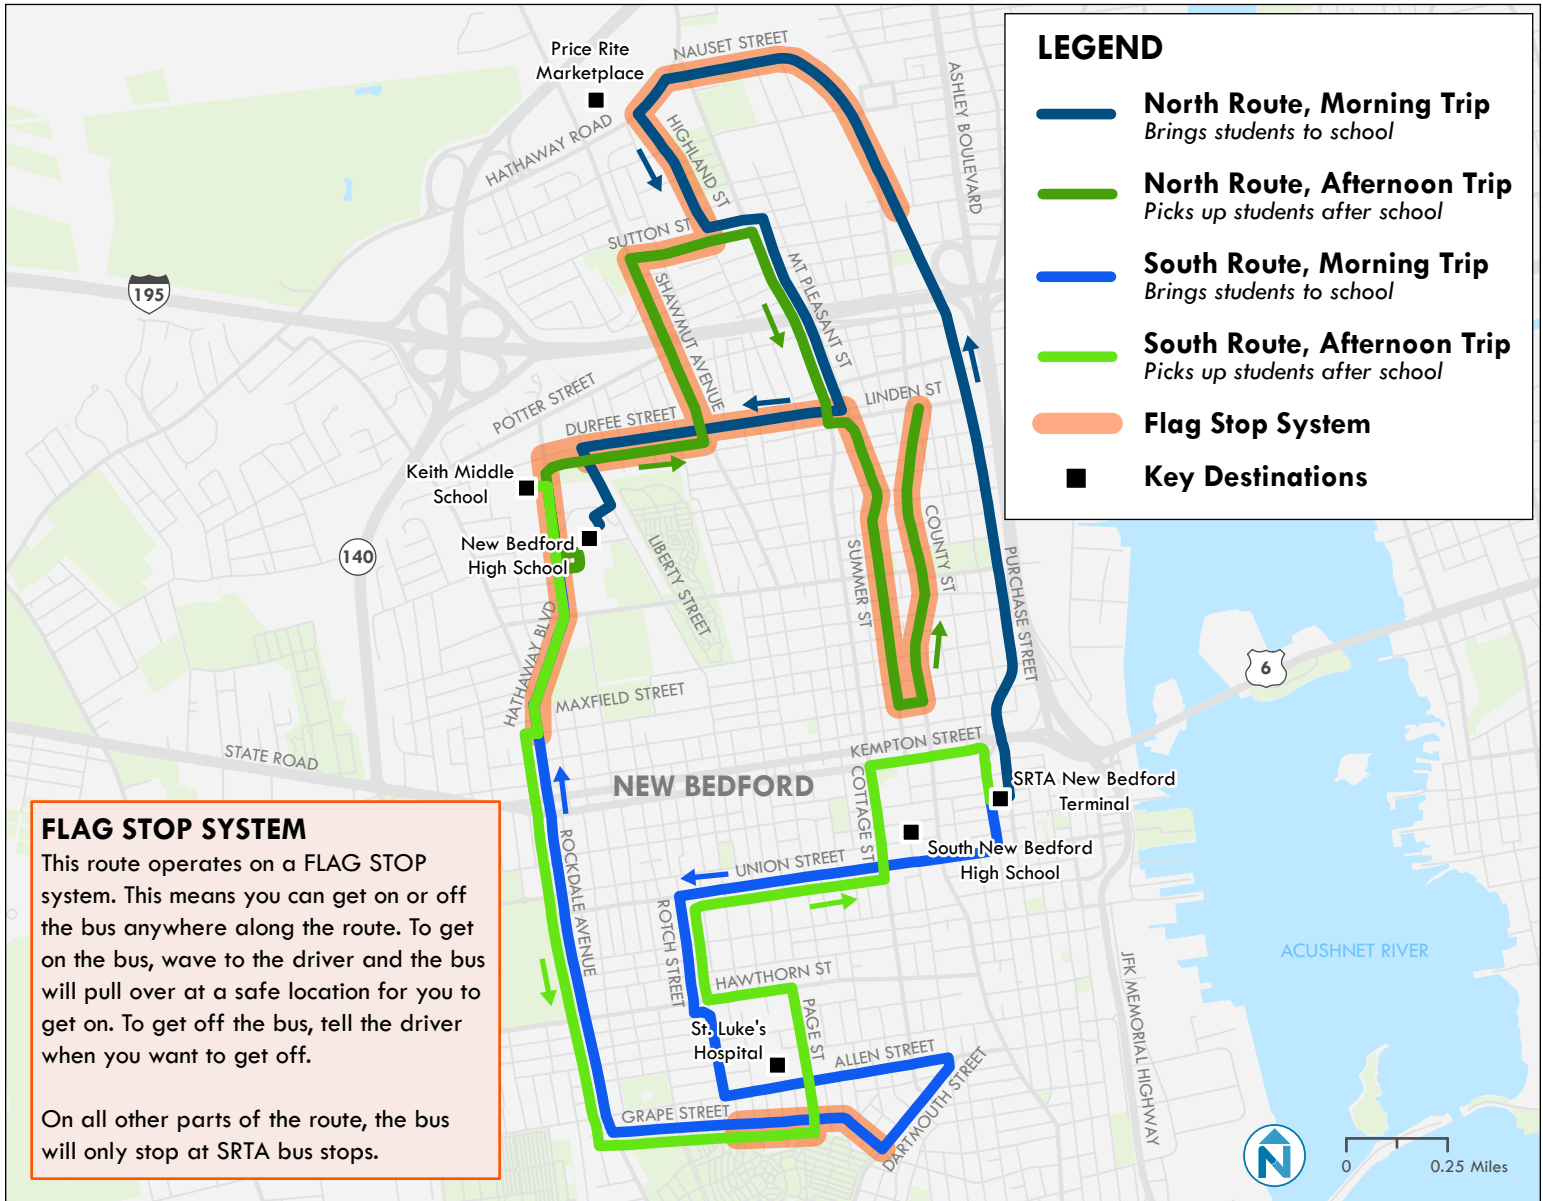

Keith Middle School Routes

Trips that serve Keith Middle School in the morning and afternoon

LEGEND

- **North Route, Morning Trip**
Brings students to school
- **North Route, Afternoon Trip**
Picks up students after school
- **South Route, Morning Trip**
Brings students to school
- **South Route, Afternoon Trip**
Picks up students after school
- Flag Stop System**
- **Key Destinations**

FLAG STOP SYSTEM

This route operates on a FLAG STOP system. This means you can get on or off the bus anywhere along the route. To get on the bus, wave to the driver and the bus will pull over at a safe location for you to get on. To get off the bus, tell the driver when you want to get off.

On all other parts of the route, the bus will only stop at SRTA bus stops.

Schedule (School Days Only)

		North Route*	South Route**
Morning	Starts Trip	7:10 AM	7:15 AM
	Arrives Keith Middle School	7:35 AM	7:33 AM
Afternoon	Leaves Keith Middle School	2:40 PM	2:40 PM
	Arrives SRTA Terminal	3:00 PM	3:05 PM

* N = North route starts route at Purchase St and Weld St
 ** S = South route starts route at Cottage St and Kempton St

Fares

	Cash	CharlieCard**
Regular	\$1.50	\$1.25
Children 6-11*	\$0.75	\$0.75

- * Children age five and younger ride for free. Up to two free children are allowed with each adult.
- ** One two-hour transfer from any bus to any bus, in any direction.